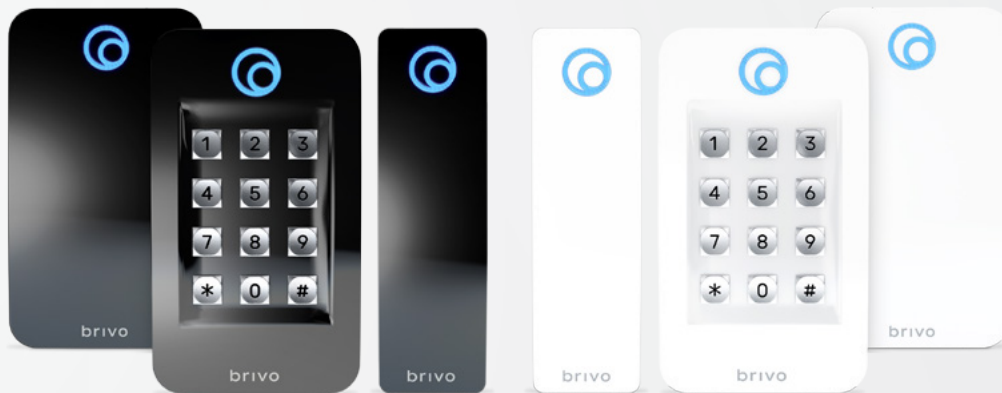

BRIVO ACS100

The Brivo ACS100 is a combination control panel and credential reader.

The Brivo ACS100 is a supporting component of your Brivo security platform. The Brivo ACS100 combines a multi-credential reader with a powerful access control panel in a single device. When used with Brivo Mobile Pass, the ACS100 allows touchless entry.

The Brivo ACS100 is indoor/outdoor rated (IP55) and available in mullion, single gang and keypad versions.

APPLICATIONS & BENEFITS

Simplifies Installation

Supports a single wire installation for network connection and powering devices at the door.

Enables Modular Expansion

Start with one door or hundreds and enjoy full functionality from the start. Add a second reader for anti passback applications.

Provides Flexibility

Supports multiple credential types including Mobile, Smart Cards, Proximity Cards and PINs. Can be powered via PoE or 12VDC input.

Industry leading security in a beautiful package

Encrypted data storage and communications in an attractive device with three form factors and two color options.

BRIVO ACS100-E READER/CONTROLLER SPECIFICATIONS